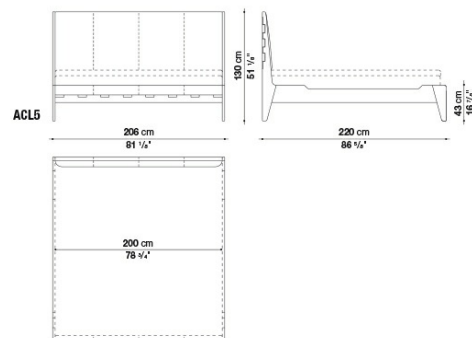

Technical drawings

ACL2

ACL3