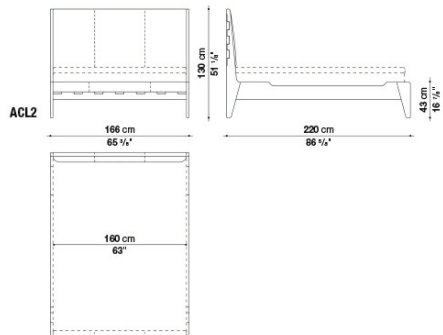

Technical drawings

ACL2