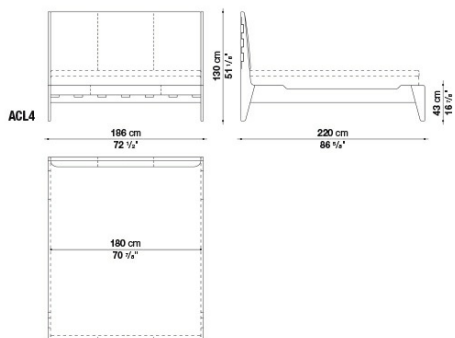

Technical drawings

ACL2

ACL3