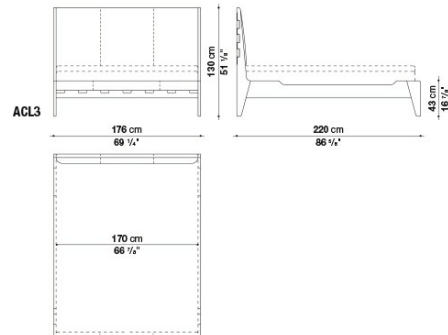

Technical drawings

ACL2

ACL3