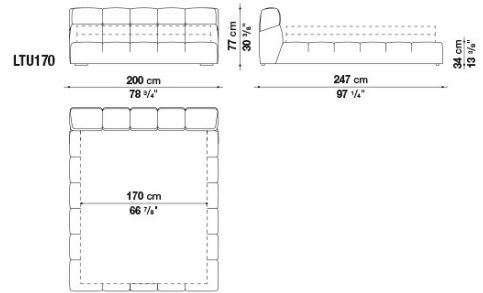

Внутренняя полка отделения для хранения:
панель из древесно-волокнутой плиты средней плотности мдф

Угловая пластина:
окрашенная сталь

Ножки:
цельная дубовая древесина

Втулки:
термопластичный материал

Чехол:
ткань или кожа

Technical drawings

LTU160

LTU170

LTU180

LTU200

B&B Italia reserves the right to make technological and aesthetic improvements to its models, including changes to the sizes and materials, without notice. The technical drawings do not define the details of the product. The measurements shown are indicative and may undergo changes. In particular, the dimensions relevant to the padded parts are subject to usage tolerances over time caused by the normal adjustment of the padding. For the specific information, please contact the dealer closest to you.