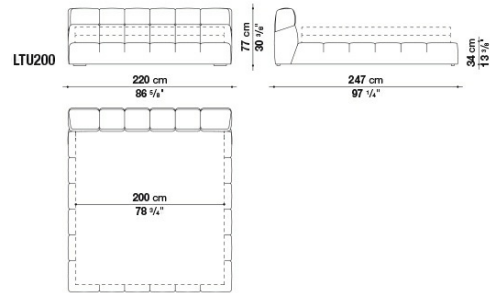

Внутренняя полка отделения для хранения:
панель из древесно-волокнутой плиты средней плотности мдф

Угловая пластина:
окрашенная сталь

Ножки:
цельная дубовая древесина

Втулки:
термопластичный материал

Чехол:
ткань или кожа

Technical drawings

LTU160

LTU170

LTU180

LTU200

B&B Italia reserves the right to make technological and aesthetic improvements to its models, including changes to the sizes and materials, without notice. The technical drawings do not define the details of the product. The measurements shown are indicative and may undergo changes. In particular, the dimensions relevant to the padded parts are subject to usage tolerances over time caused by the normal adjustment of the padding. For the specific information, please contact the dealer closest to you.