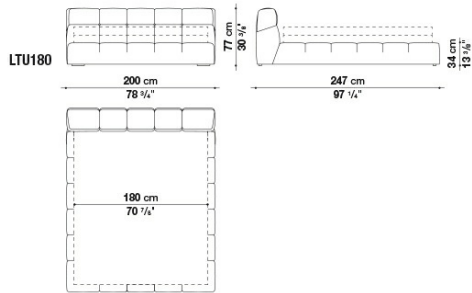

Внутренняя полка отделения для хранения:
панель из древесно-волокнутой плиты средней плотности мдф

Угловая пластина:
окрашенная сталь

Ножки:
цельная дубовая древесина

Втулки:
термопластичный материал

Чехол:
ткань или кожа

Technical drawings

LTU160

LTU170

LTU180

LTU200

B&B Italia reserves the right to make technological and aesthetic improvements to its models, including changes to the sizes and materials, without notice. The technical drawings do not define the details of the product. The measurements shown are indicative and may undergo changes. In particular, the dimensions relevant to the padded parts are subject to usage tolerances over time caused by the normal adjustment of the padding. For the specific information, please contact the dealer closest to you.