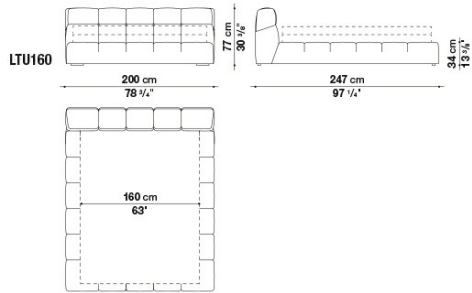

Внутренняя полка отделения для хранения:
панель из древесно-волокнутой плиты средней плотности мдф

Угловая пластина:
окрашенная сталь

Ножки:
цельная дубовая древесина

Втулки:
термопластичный материал

Чехол:
ткань или кожа

Technical drawings

LTU160

LTU170

LTU180

LTU200

B&B Italia reserves the right to make technological and aesthetic improvements to its models, including changes to the sizes and materials, without notice. The technical drawings do not define the details of the product. The measurements shown are indicative and may undergo changes. In particular, the dimensions relevant to the padded parts are subject to usage tolerances over time caused by the normal adjustment of the padding. For the specific information, please contact the dealer closest to you.