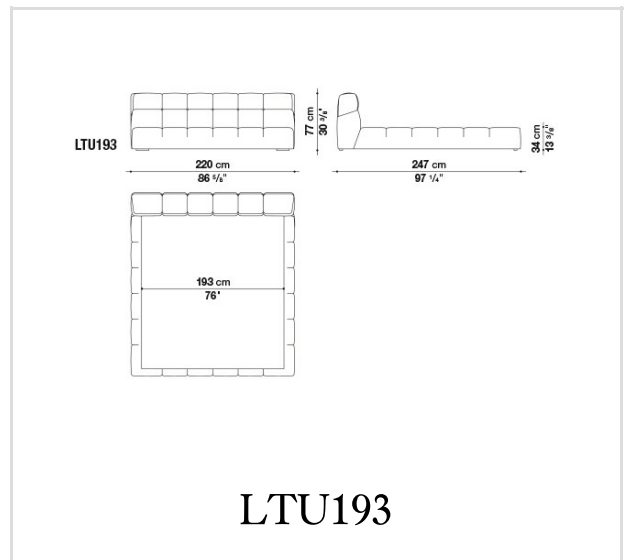

Внутренняя полка отделения для хранения:
панель из древесно-волокнутой плиты средней плотности мдф

Угловая пластина:
окрашенная сталь

Ножки:
цельная дубовая древесина

Втулки:
термопластичный материал

Чехол:
ткань или кожа

Technical drawings

LTU160

LTU170

LTU180

LTU200

B&B Italia reserves the right to make technological and aesthetic improvements to its models, including changes to the sizes and materials, without notice. The technical drawings do not define the details of the product. The measurements shown are indicative and may undergo changes. In particular, the dimensions relevant to the padded parts are subject to usage tolerances over time caused by the normal adjustment of the padding. For the specific information, please contact the dealer closest to you.