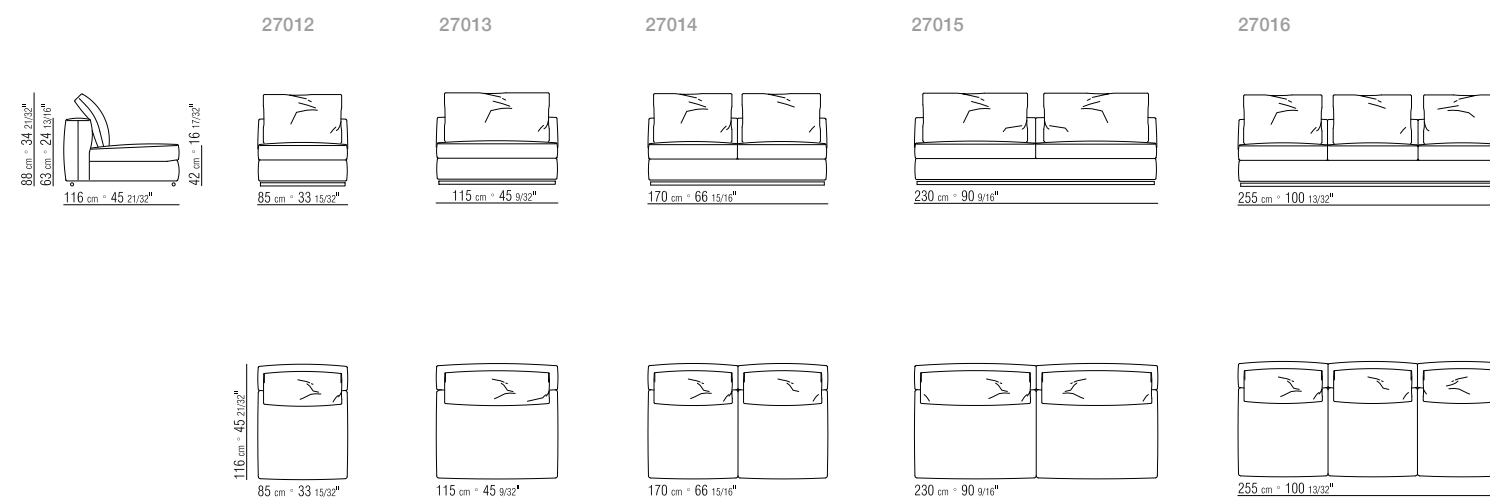

**TYPES** SOFAS/SECTIONAL SOFAS/OTTOMANS **PRODUCT** SOFA - SECTIONAL SOFA - OTTOMAN **STRUCTURE** IN SOLID WOOD WITH POLYURETHANE FOAM PADDING, COVERED WITH A PROTECTIVE LAMINATED FABRIC **SEAT CUSHIONS** IN BLOWN POLYESTER FIBER WITH INSERT IN SINGLE-DENSITY CRUSHPROOF MATERIAL **BACKREST/ARMREST** IN METAL WITH MOLDED POLYURETHANE AND DACRON PADDING, COVERED WITH A PROTECTIVE LAMINATED FABRIC **BACKREST CUSHIONS** IN STERILIZED GOOSE DOWN (ASSOPIUMA CERTIFIED, GOLD LABEL) **OPTIONAL CUSHIONS** IN STERILIZED GOOSE DOWN (ASSOPIUMA CERTIFIED, GOLD LABEL); UPON REQUEST, WITH UPCHARGE **BASE** IN SILVER-GREY COLOR EPOXY POWDER-COATED METAL. FEET REST ON TIPS MADE OF THERMOPLASTIC MATERIAL **UPHOLSTERY** IS REMOVABLE IN BOTH THE FABRIC AND LEATHER VERSIONS