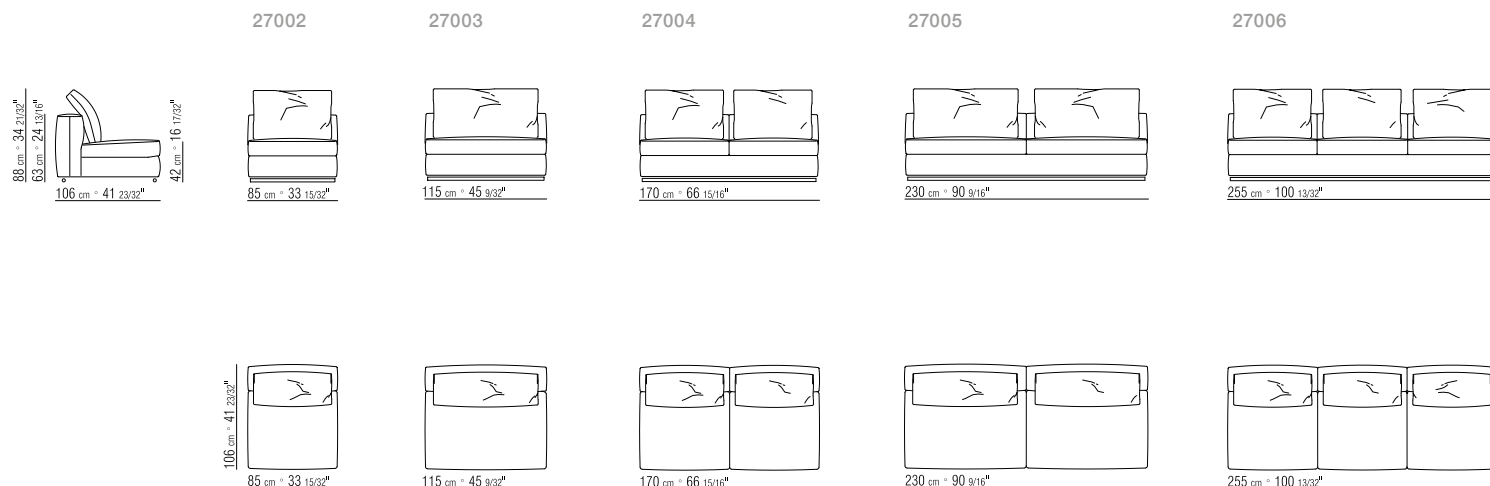

**TYPES** SOFAS/SECTIONAL SOFAS/OTTOMANS **PRODUCT** SOFA - SECTIONAL SOFA - OTTOMAN **STRUCTURE** IN SOLID WOOD WITH POLYURETHANE FOAM PADDING, COVERED WITH A PROTECTIVE LAMINATED FABRIC **SEAT CUSHIONS** IN BLOWN POLYESTER FIBER WITH INSERT IN SINGLE-DENSITY CRUSHPROOF MATERIAL **BACKREST/ARMREST** IN METAL WITH MOLDED POLYURETHANE AND DACRON PADDING, COVERED WITH A PROTECTIVE LAMINATED FABRIC **BACKREST CUSHIONS** IN STERILIZED GOOSE DOWN (ASSOPIUMA CERTIFIED, GOLD LABEL) **OPTIONAL CUSHIONS** IN STERILIZED GOOSE DOWN (ASSOPIUMA CERTIFIED, GOLD LABEL); UPON REQUEST, WITH UPCHARGE **BASE** IN SILVER-GREY COLOR EPOXY POWDER-COATED METAL. FEET REST ON TIPS MADE OF THERMOPLASTIC MATERIAL **UPHOLSTERY** IS REMOVABLE IN BOTH THE FABRIC AND LEATHER VERSIONS