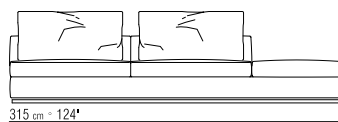

27037

27070

27074

27071

27050

27052

27098

27099