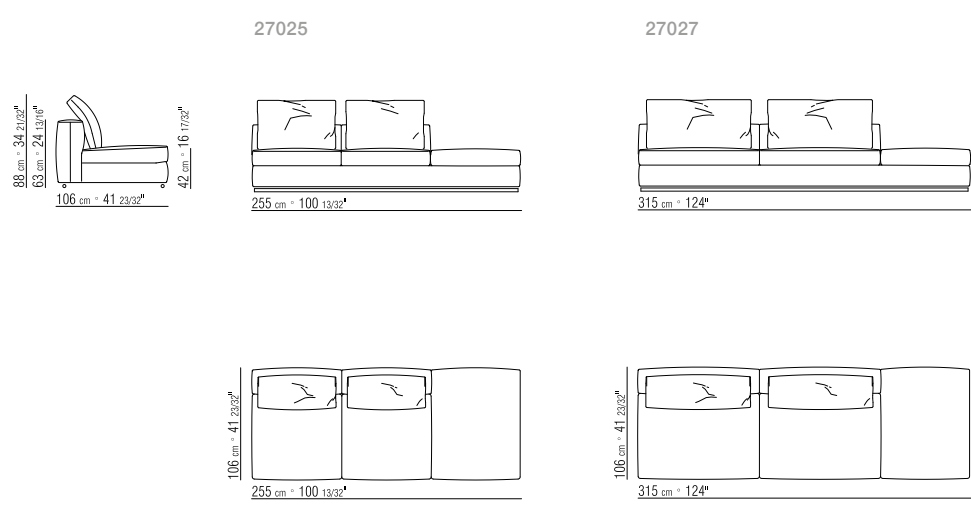

**TYPES** SOFAS/SECTIONAL SOFAS/OTTOMANS **PRODUCT** SOFA - SECTIONAL SOFA - OTTOMAN **STRUCTURE** IN SOLID WOOD WITH POLYURETHANE FOAM PADDING, COVERED WITH A PROTECTIVE LAMINATED FABRIC **SEAT CUSHIONS** IN BLOWN POLYESTER FIBER WITH INSERT IN SINGLE-DENSITY CRUSHPROOF MATERIAL **BACKREST/ARMREST** IN METAL WITH MOLDED POLYURETHANE AND DACRON PADDING, COVERED WITH A PROTECTIVE LAMINATED FABRIC **BACKREST CUSHIONS** IN STERILIZED GOOSE DOWN (ASSOPIUMA CERTIFIED, GOLD LABEL) **OPTIONAL CUSHIONS** IN STERILIZED GOOSE DOWN (ASSOPIUMA CERTIFIED, GOLD LABEL); UPON REQUEST, WITH UPCHARGE **BASE** IN SILVER-GREY COLOR EPOXY POWDER-COATED METAL. FEET REST ON TIPS MADE OF THERMOPLASTIC MATERIAL **UPHOLSTERY** IS REMOVABLE IN BOTH THE FABRIC AND LEATHER VERSIONS