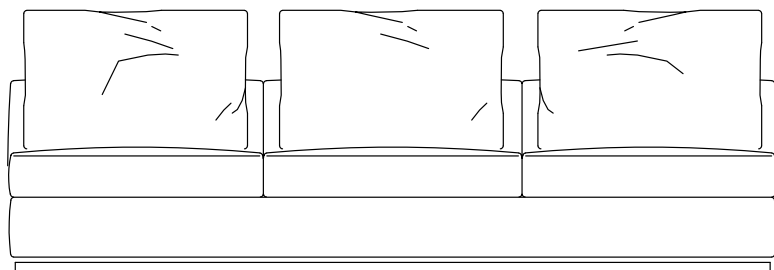

TYPES SOFAS/SECTIONAL SOFAS/OTTOMANS **PRODUCT** SOFA - SECTIONAL SOFA - OTTOMAN **STRUCTURE** IN SOLID WOOD WITH POLYURETHANE FOAM PADDING, COVERED WITH A PROTECTIVE LAMINATED FABRIC **SEAT CUSHIONS** IN BLOWN POLYESTER FIBER WITH INSERT IN SINGLE-DENSITY CRUSHPROOF MATERIAL **BACKREST/ARMREST** IN METAL WITH MOLDED POLYURETHANE AND DACRON PADDING, COVERED WITH A PROTECTIVE LAMINATED FABRIC **BACKREST CUSHIONS** IN STERILIZED GOOSE DOWN (ASSOPIUMA CERTIFIED, GOLD LABEL) **OPTIONAL CUSHIONS** IN STERILIZED GOOSE DOWN (ASSOPIUMA CERTIFIED, GOLD LABEL); UPON REQUEST, WITH UPCHARGE **BASE** IN SILVER-GREY COLOR EPOXY POWDER-COATED METAL. FEET REST ON TIPS MADE OF THERMOPLASTIC MATERIAL **UPHOLSTERY** IS REMOVABLE IN BOTH THE FABRIC AND LEATHER VERSIONS