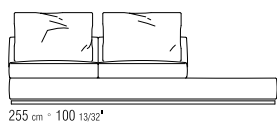

27035

27070

27074

27071

27050

27052

27098

27099